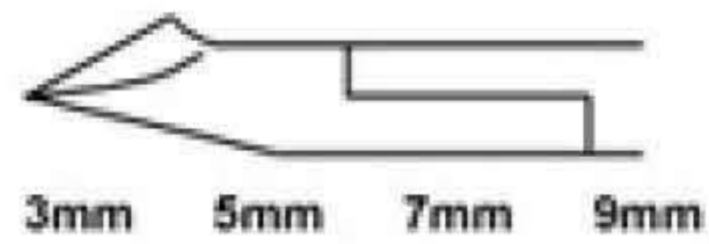

Cuticle Nail Nippers 10 cm
TWB - 083

Cuticle Nail Nippers 10 cm
TWB - 084

Cuticle/ Nail nippers
Carbon Steel

Cuticle Nail Nippers
10 cm. 11cm. 12 cm. 13.cm
TWB - 085

Cuticle Nail Nippers
10 cm. 11cm. 12 cm. 13.cm
TWB - 086