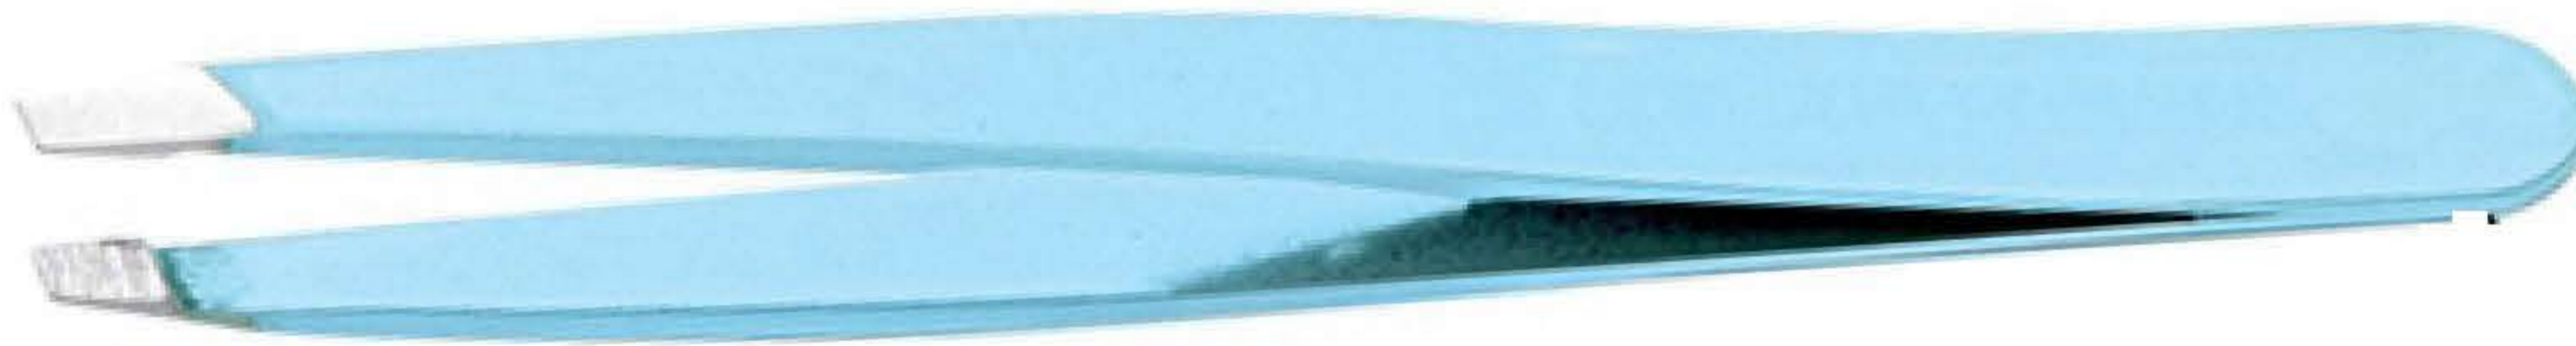

O

P

Tweezers colored
Stainless Steel

Q

R

S

T

Tweezer Slunyed / Straight
Coloured Paper Transfred
by Heat Process
9.5 cm
TWB - 228