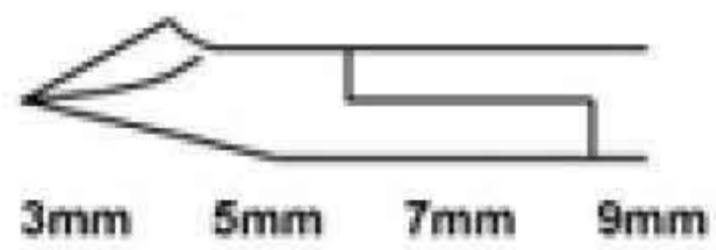

Cuticle Nail Nippers 10 cm
TWB - 083

Cuticle Nail Nippers 10 cm
TWB - 084

Cuticle/ Nail nippers
Carbon Steel

Cuticle Nail Nippers
10 cm. 11cm. 12 cm. 13.cm
TWB - 085

Cuticle Nail Nippers
10 cm. 11cm. 12 cm. 13.cm
TWB - 086