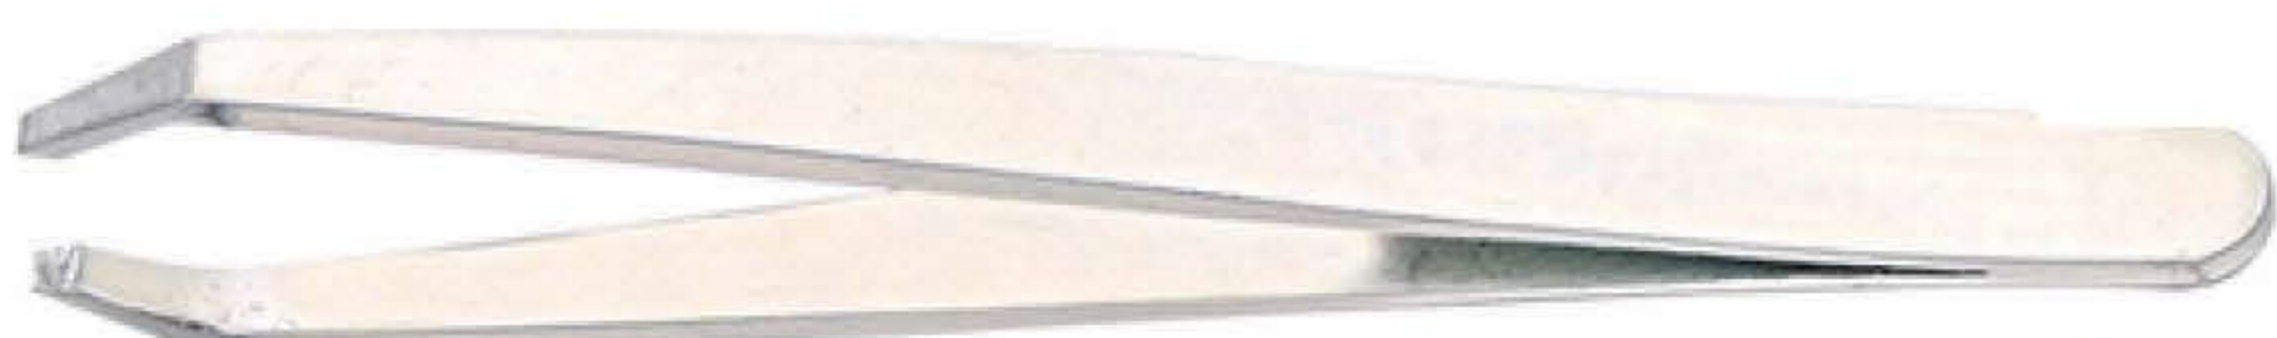

E

Tweezer Slunyed / Straight
Coloured Paper Transfred
by Heat Process
9.5 cm
TWB - 231

Tweezer Slunyed / Straight
Coloured Paper Transfred
by Heat Process
9.5 cm
TWB - 230