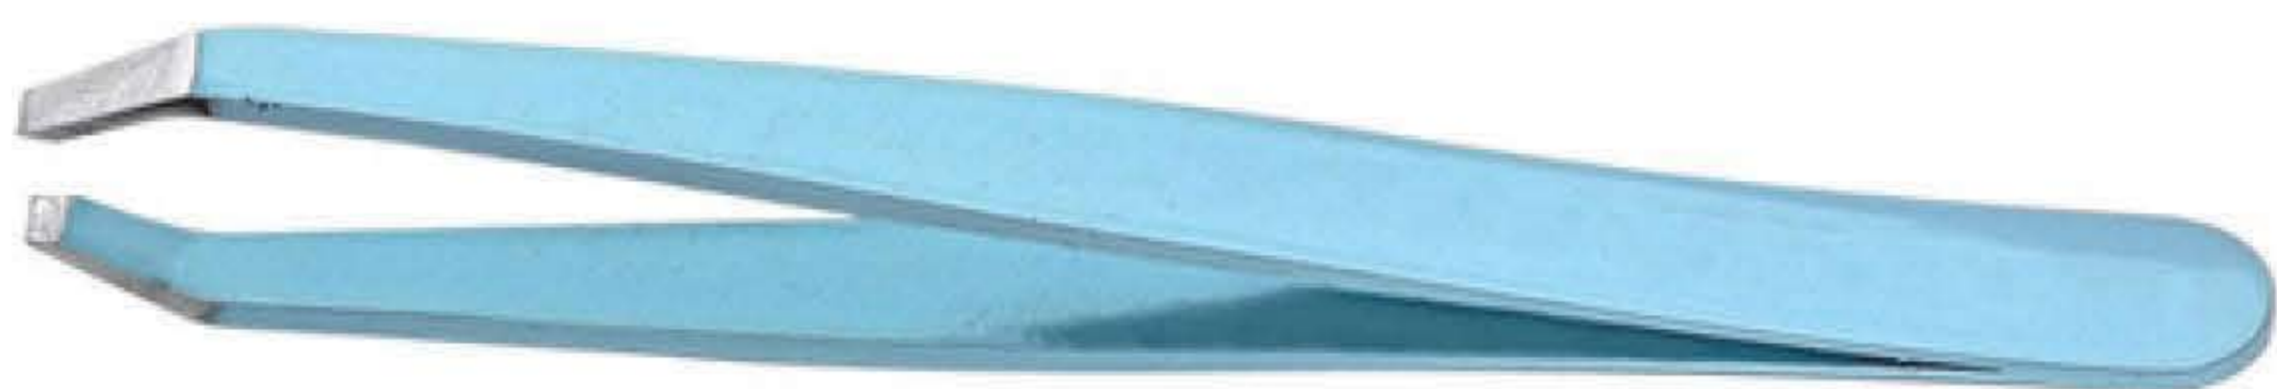

U

Tweezer Slunyed / Straight
Coloured Paper Transfred
by Heat Process
9.5 cm
TWB - 229

V

W

X

Tweezers colored
Stainless Steel

A

B