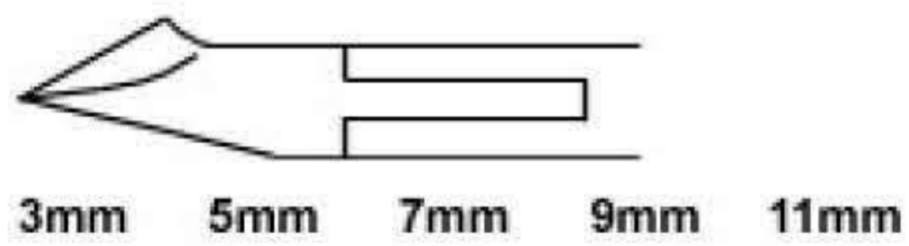

Cuticle Nail Nippers 10 cm
TWB - 092

Cuticle/ Nail Nippers Stainless Steel

Cuticle Nail Nippers 10 cm
TWB - 093

Cuticle Nail Nippers
10 cm. 11cm. 12 cm
TWB - 094

Cuticle Nail Nippers 12 cm
TWB - 095

Cuticle Nail Nippers 12 cm
TWB - 096