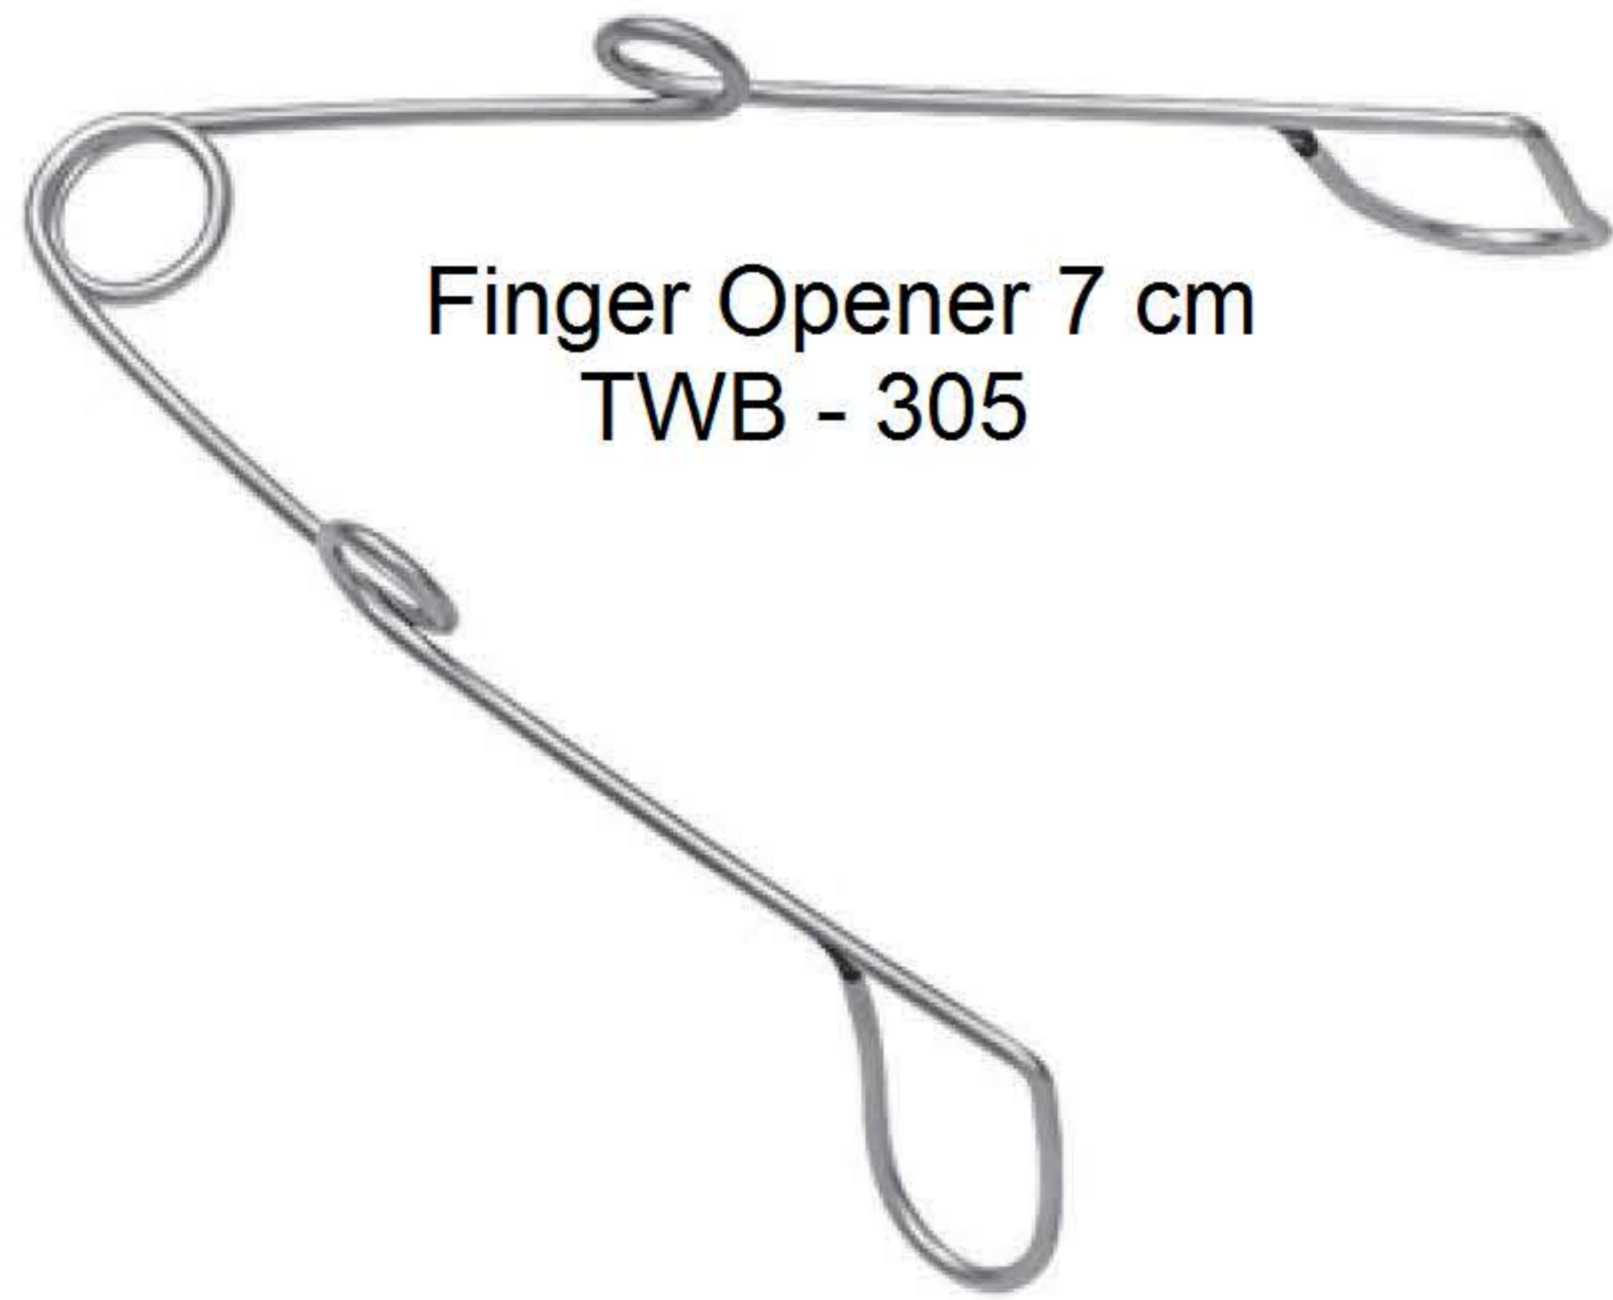

Gouge Blade Holder Aluminium 12 cm
TWB - 298

Gouge Blade Holder Aluminium 12 cm
TWB - 299

Gouge Blade Holder Aluminium 12 cm
TWB - 300

Gouge Blade Holder Aluminium 12 cm
TWB - 301

Gouge Blade Holder Aluminium 12 cm
TWB - 302

Gouge Blade Holder Aluminium 12 cm
TWB - 303

Scalpel Handle Stainless Steel 10.5
TWB - 304

Finger Opener 7 cm
TWB - 305

Nose Hair Remover 7 cm
TWB - 308

Nose Hair Remover 5.5 cm
TWB - 309

Nose Hair Remover 5.5 cm
TWB - 310