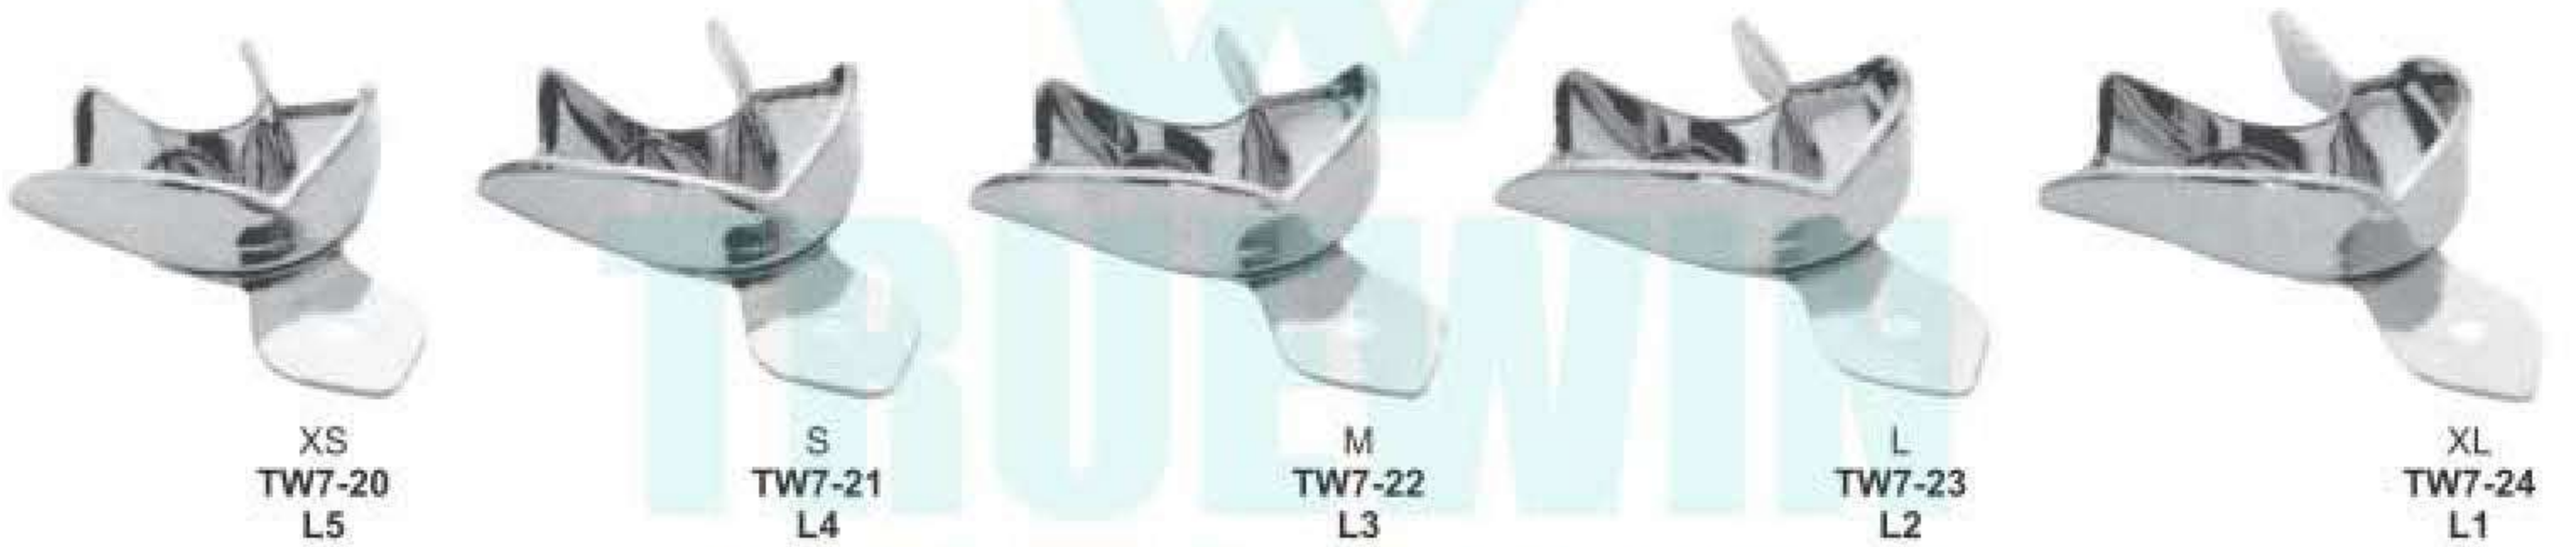

SOLID RIM LOCK

UPPER

LOWER

SET OF 06 PCS

Upper: S, M, L
Lower: S, M, L
TW7-25

SET OF 08 PCS

Upper: XS, S, M, L
Lower: XS, S, M, L
TW7-26

SET OF 08 PCS