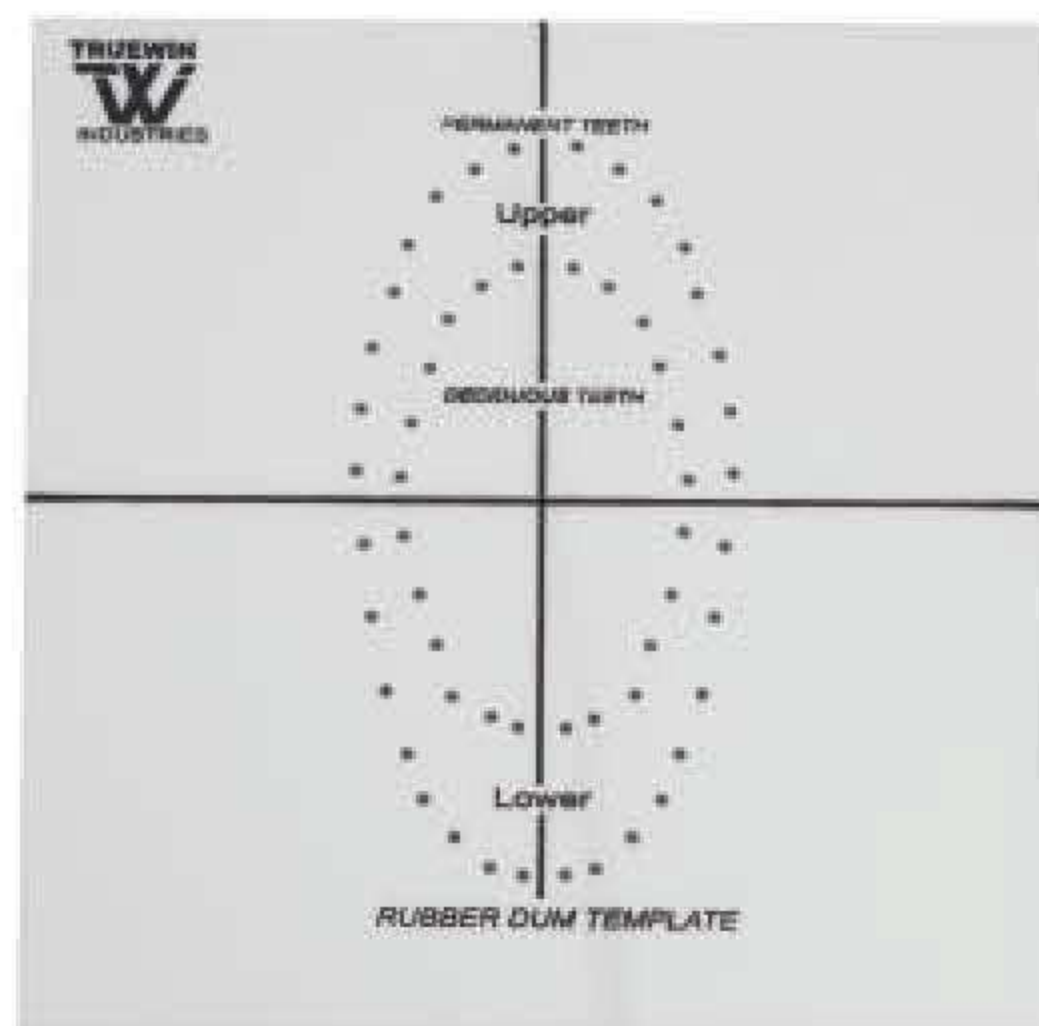

TW4-292
Rubber Dum Template