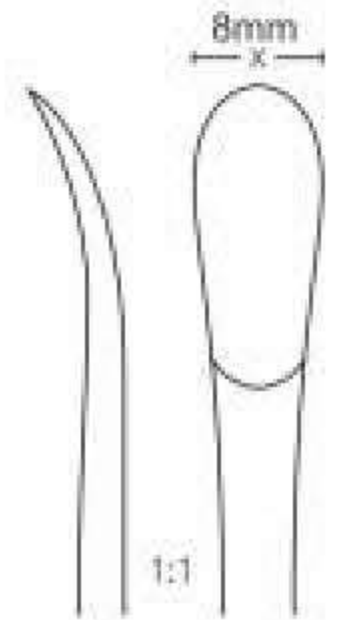

TW4-454  
Raspator, Raspatory  
Length 175mm

TW4-455

TW4-456

TW4-457  
Raspator, Williger  
Length 170mm, different widths  
(4mm, 5mm or 7mm)

TW4-458

TW4-459  
Trelat  
140mm