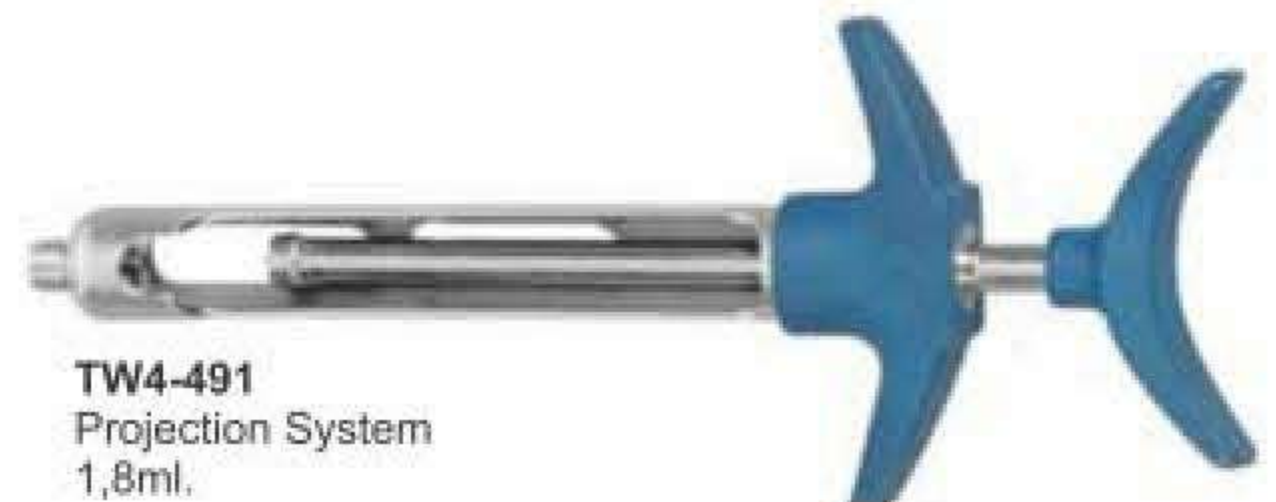

**TW4-489**  
Disc System  
1.8ml.

**TW4-484**  
Ject angled  
1.8ml.

**TW4-490**  
Projection System  
1.8ml.

**TW4-485**  
Ject straight  
1.8ml.

**TW4-491**  
Projection System  
1.8ml.