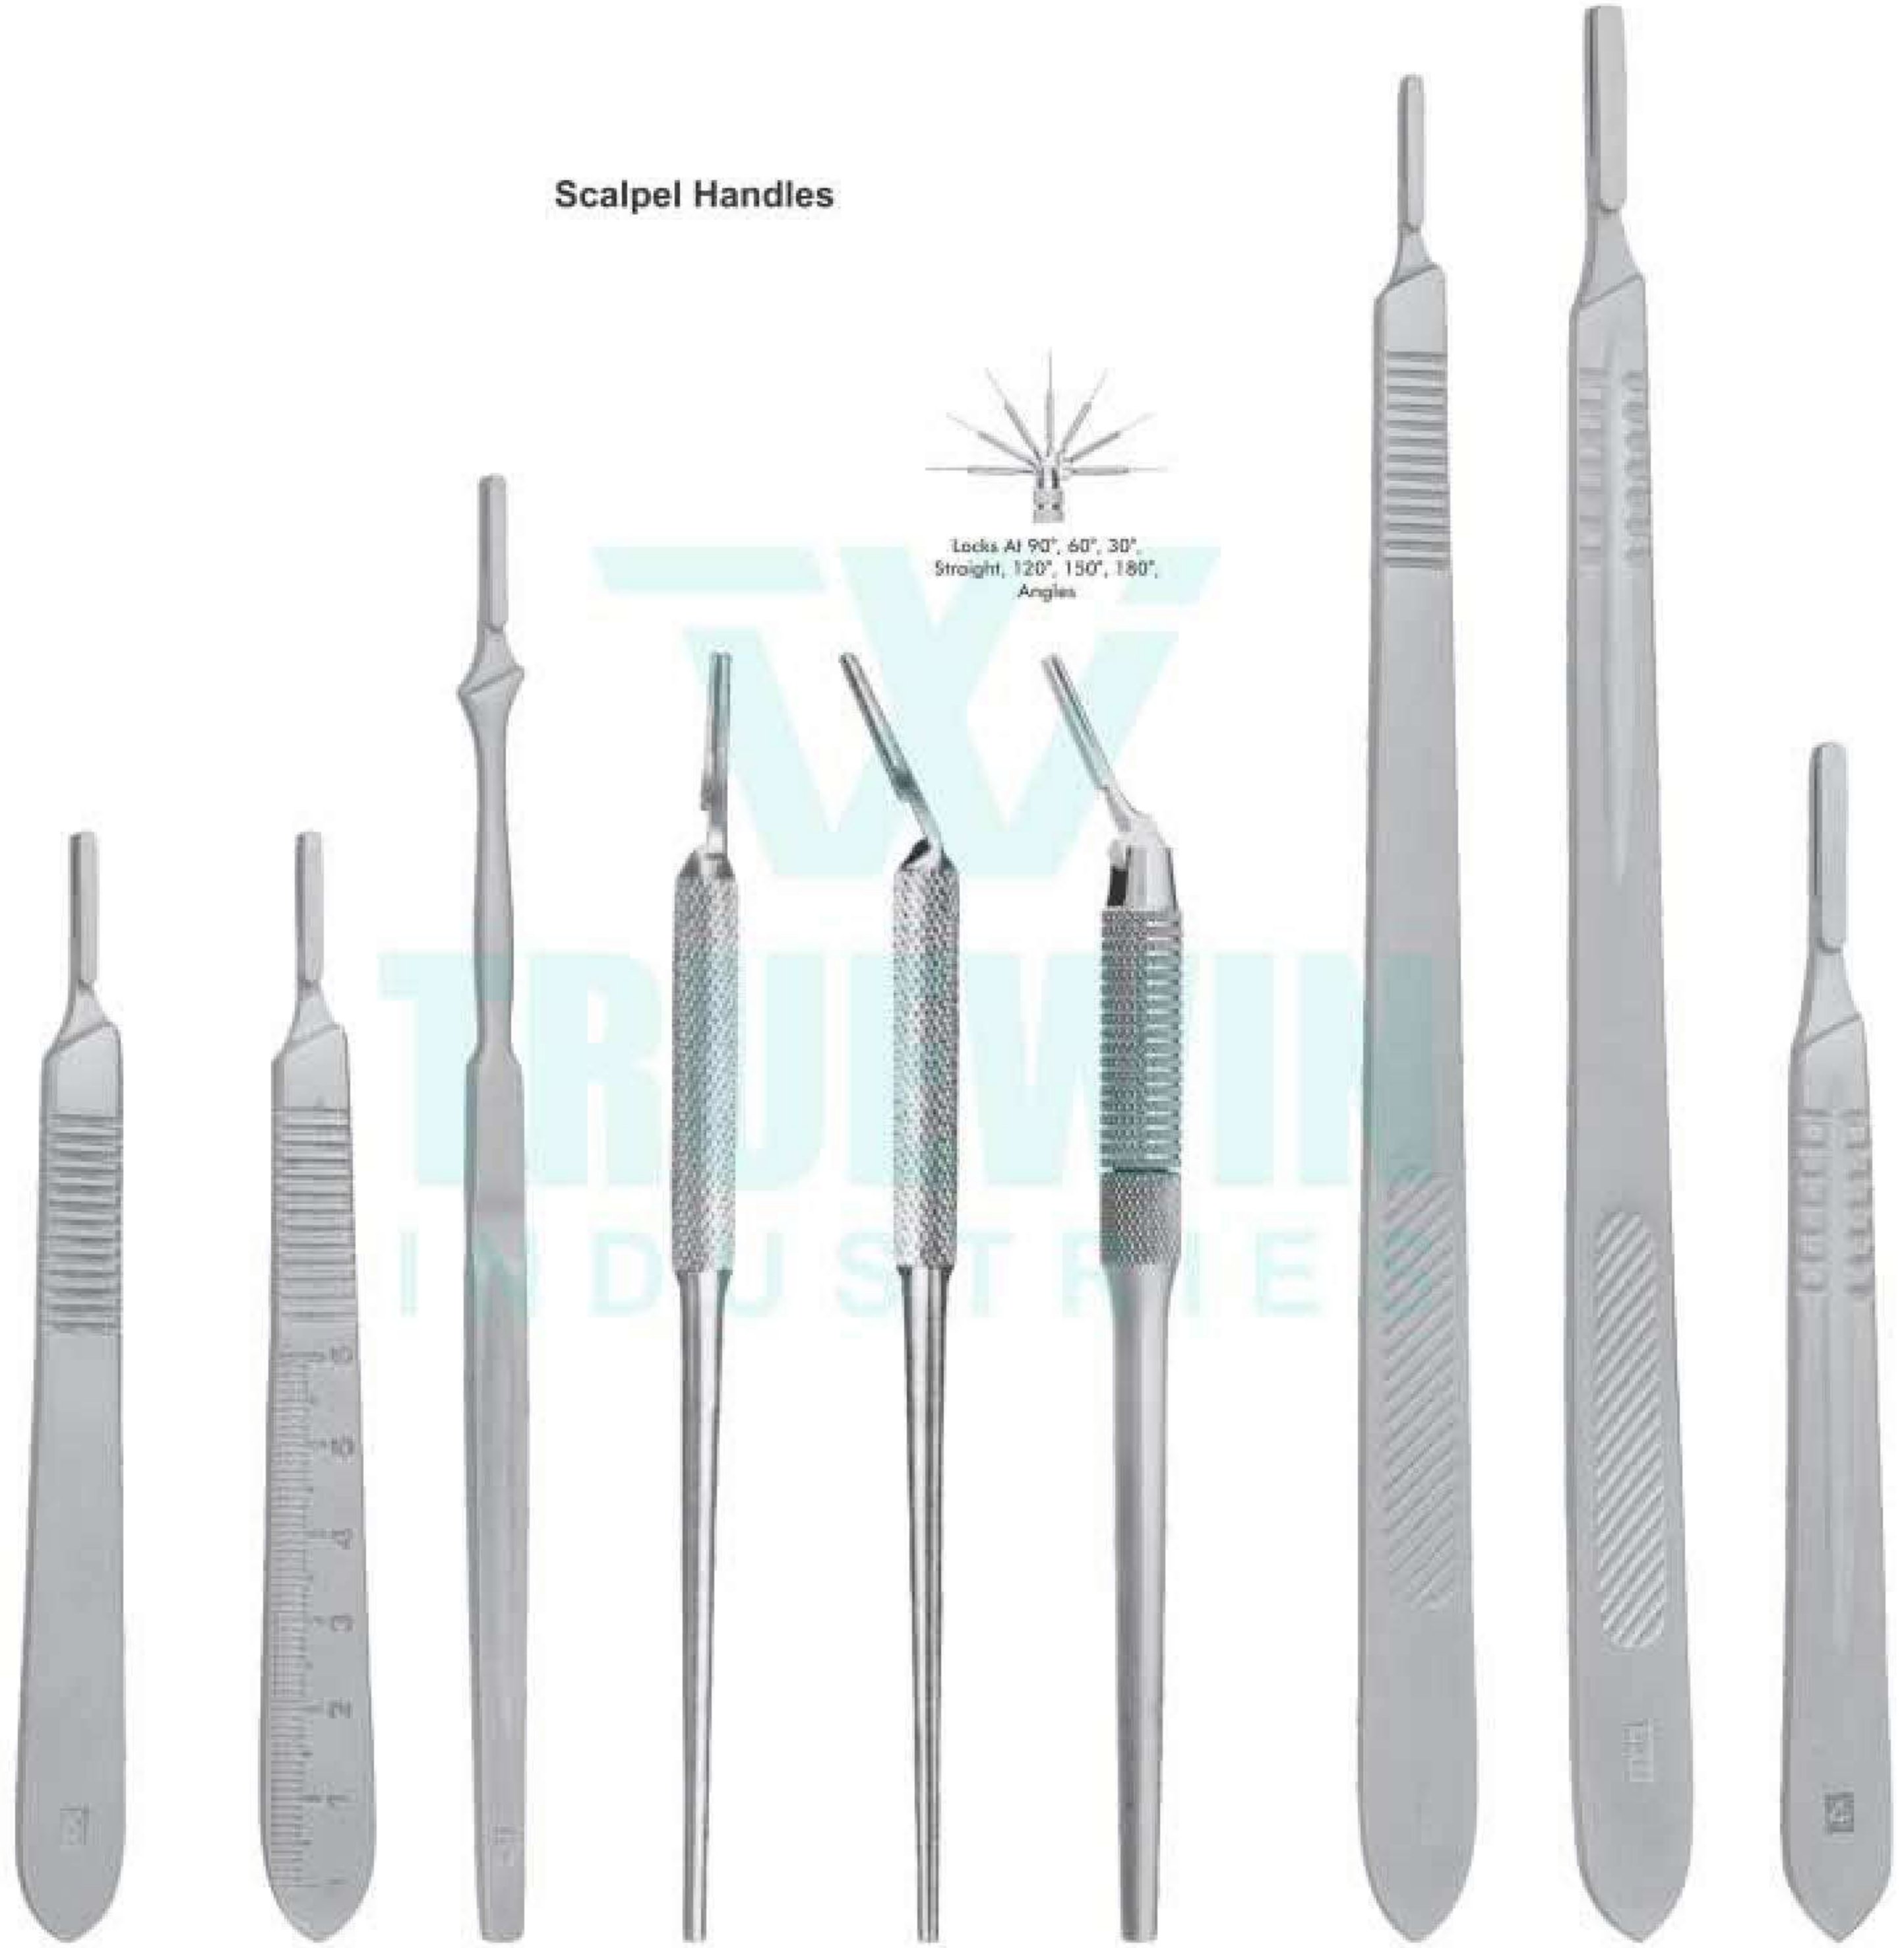

SCALPEL HANDLES

1. Ручки для скальпелей
   - Manches de bistouris
   - Skalpellgriffe
2. Ручки для скальпелів
   - Mangos de bisturi
   - مشرط مقابض

Scalpel Handles

TW4-01
Fig. 3
125mm

TW4-02
Fig. 3
125mm

TW4-03
Fig. 7
165mm

TW4-04
Fig. 5
145mm

TW4-05
Fig. 5A
145mm

TW4-06
6 Way Adjustable
Angled
Scalpel Handle

TW4-07
Fig. 3L
210mm

TW4-08
Fig. 4L
218mm

TW4-09
Fig. 4
135mm